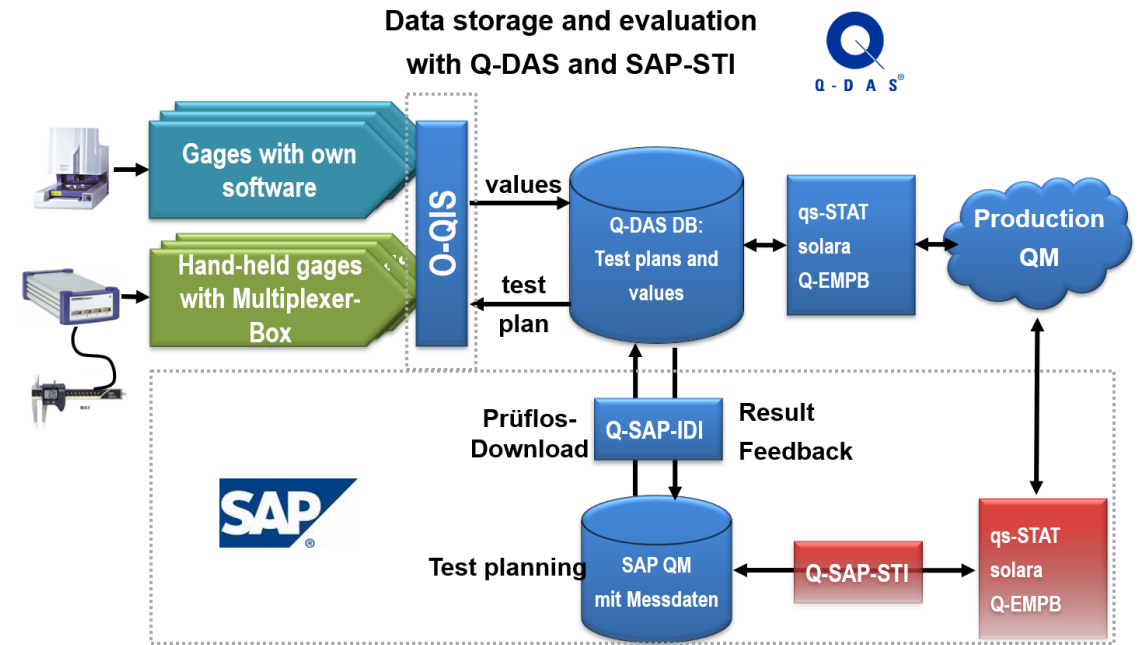

Automated data transfer of files provided from third-party systems to the Q-DAS database

- **3D CAD Viewer**

Integration of 3-D CAD models

- **Serial interfaces**

Connect portable measuring instruments and test boxes

SAP QM-IDI Interface

- Test planning in SAP
- Benefit from test plans available in SAP
- Perform the inspection in Q-DAS software
- Retransfer to SAP (measured values/usage decision)
- Data storage in the Q-DAS database and/or SAP

SAP QM-STI Interface

- Benefit from all the measurement data available in SAP
- Comprehensive analysis functions in qs-STAT
- Data storage in the Q-DAS database and/or SAP
- Avoid the storage of redundant data

Q-DM Datamanagement

- Transfer files from third-party systems automatically to the Q-DAS database
- Rules for cyclical transfers
- Check alarm criteria
- Converter integration to transfer foreign formats