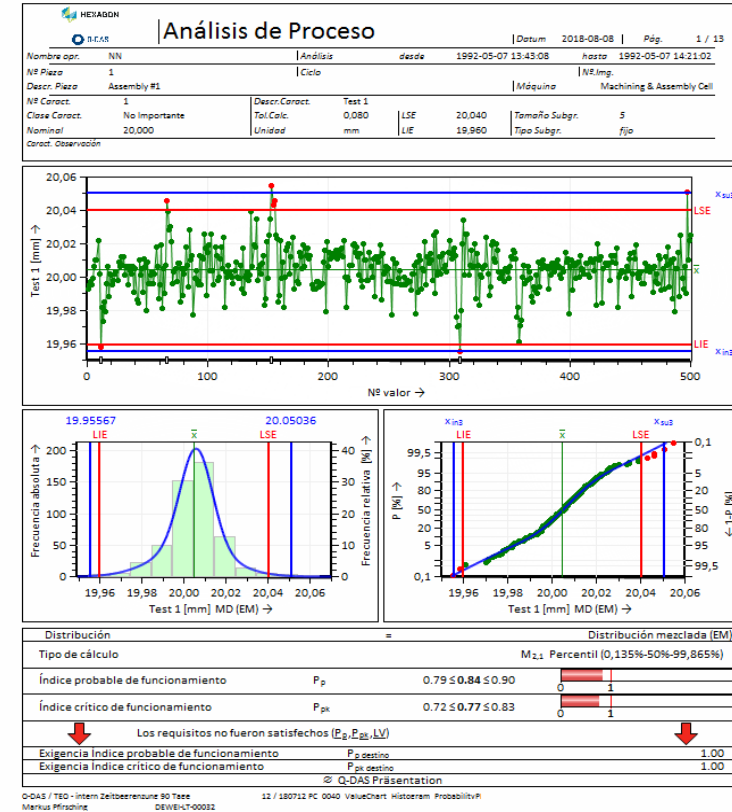

Automated data transfer of files provided from third-party systems to the Q-DAS database

- **3D CAD Viewer**

Integration of 3-D CAD models

- **Serial interfaces**

Connect portable measuring instruments and test boxes

- **SAP QM-IDI interface**

Test planning in SAP and retransfer of measured value information and usage decisions to SAP

- **Q-ARC**

Automated archiving for a high-performance database

- **SAP QM-STI interface**

Analyse the measured value information available in SAP

Languages

- 22 languages available
- Select report language
- Select software language (graphical user interface)
- Flexible communication of results with foreign countries