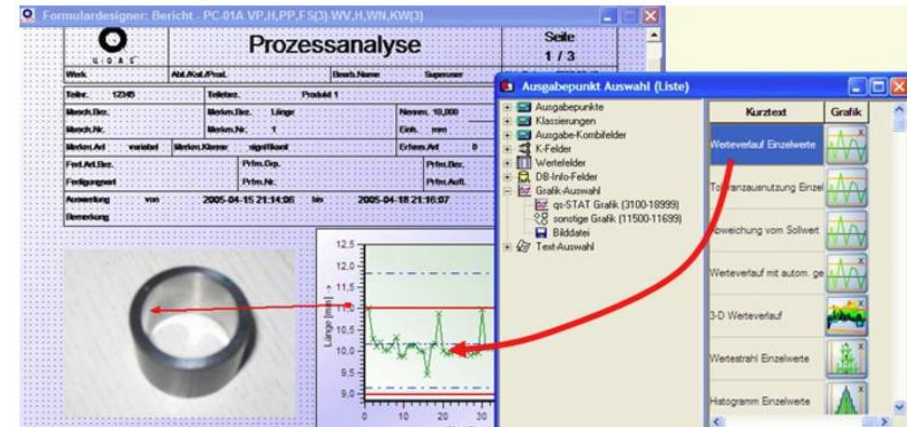

Form Designer

- Individual design of reports
- Link graphics and image files with characteristics
- Reports with database queries (weekly report about part A2)
- Extension for report templates in any Q-DAS software product