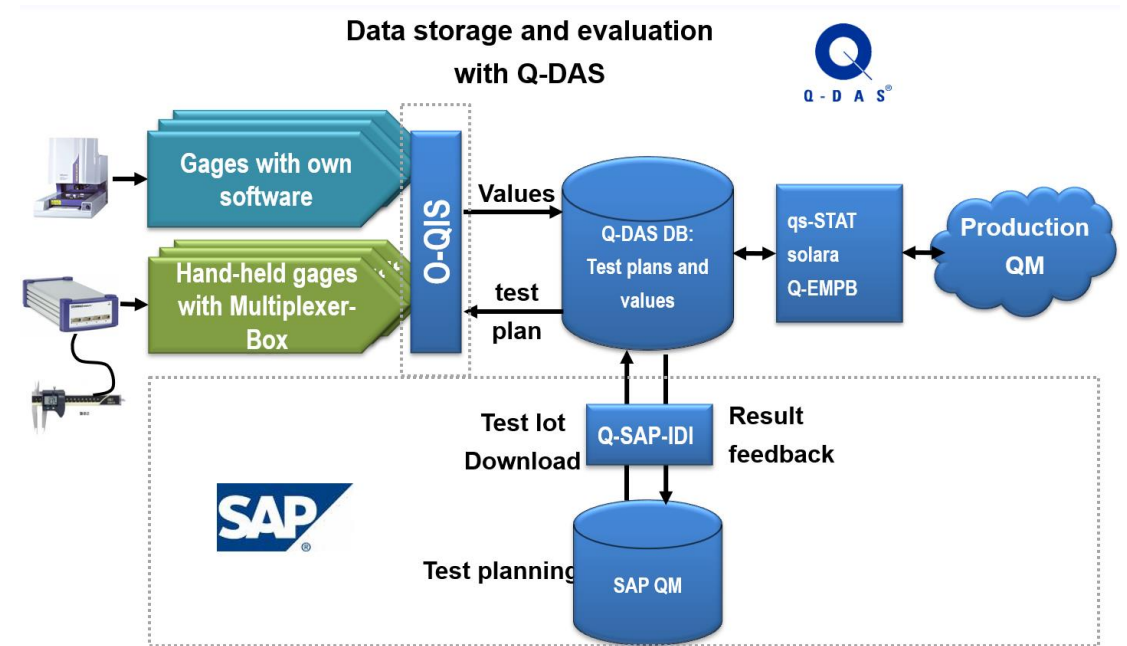

Automated data transfer of files provided from third-party systems to the Q-DAS database

- **3D CAD Viewer**

Integration of 3-D CAD models

- **Serial interfaces**

Connect portable measuring instruments and test boxes

SAP QM-IDI Interface

- Test planning in SAP
- Benefit from test plans available in SAP
- Perform the inspection in Q-DAS software
- Retransfer to SAP (measured values/usage decision)
- Data storage in the Q-DAS database and/or SAP

Q-DM Datamanagement

- Transfer files from third-party systems automatically to the Q-DAS database
- Rules for cyclical transfers
- Check alarm criteria
- Converter integration to transfer foreign formats