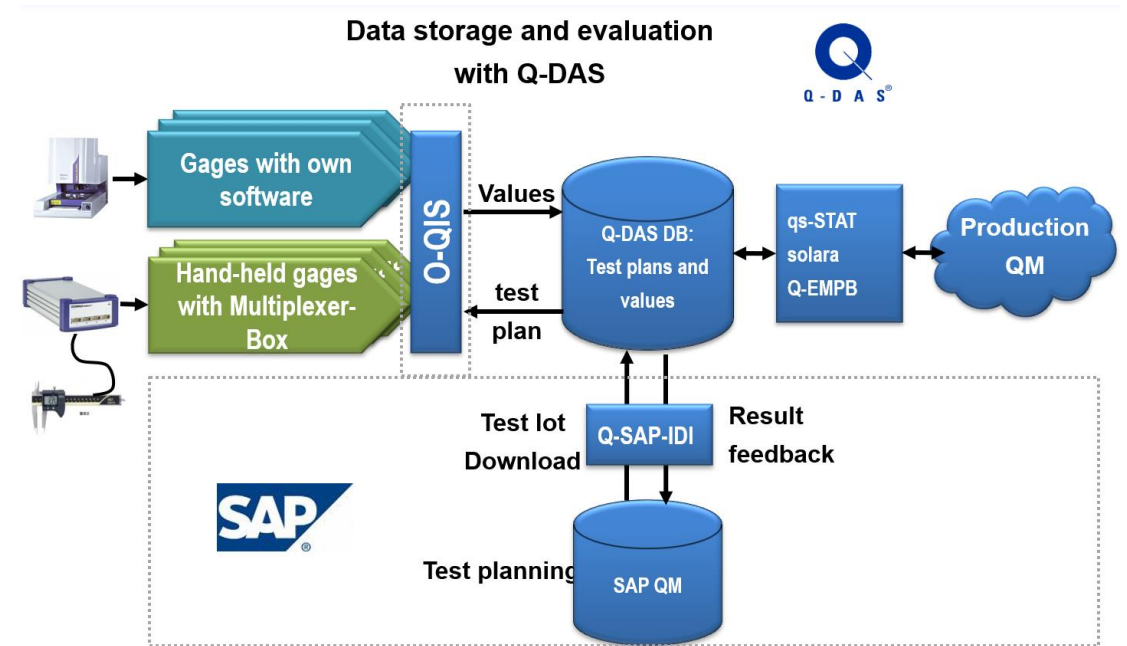

SAP QM-IDI Interface

- Test planning in SAP
- Benefit from test plans available in SAP
- Perform the inspection in Q-DAS software
- Retransfer to SAP (measured values/usage decision)
- Data storage in the Q-DAS database and/or SAP