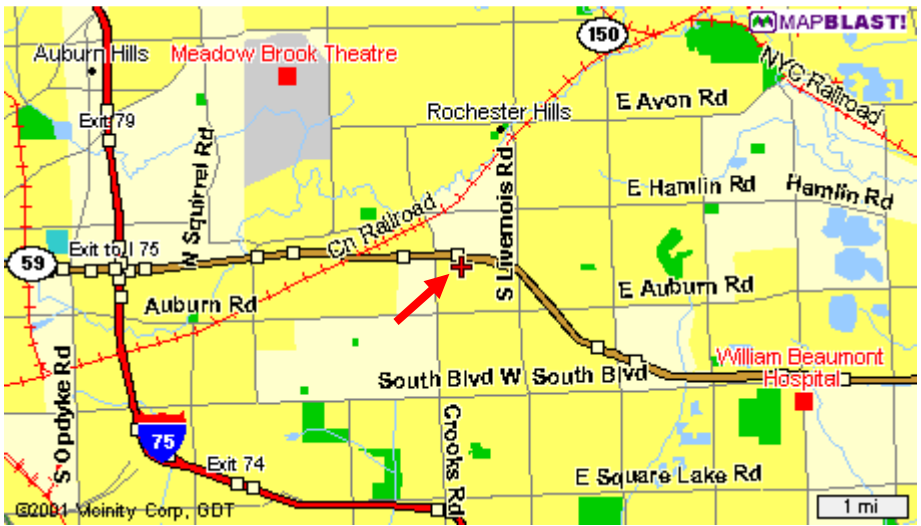

Directions to Q-DAS Inc.

From The North:

I75 South to M59 East

M59 East to Crooks Road Exit

Make a Right

First Street on the Left is TAN Industrial Office Park* (Enterprise Drive)

From The South:

I75 North to Crooks Road Exit

Make a Right (North)

Make a Right at TAN Industrial Office Park* (Enterprise Drive)

(Second Street on the right past Auburn Road)

From The East:

M59 West to Crooks Road Exit

Make a Left (South)

Make a Left at TAN Industrial Office Park* (Enterprise Drive)

From The West:

M59 East to Crooks Road Exit

Make a Right (South)

Make a Left at TAN Industrial Office Park* (Enterprise Drive)

* TAN Industrial Office Park

Take Enterprise to Commerce

Make a Left on Commerce

Make a Right on Product

Q-DAS is the First Building on the Right Hand Side not including the building on the corner

Parking is located behind the building

2582 Product Drive
Rochester Hills, MI
248-299-4910